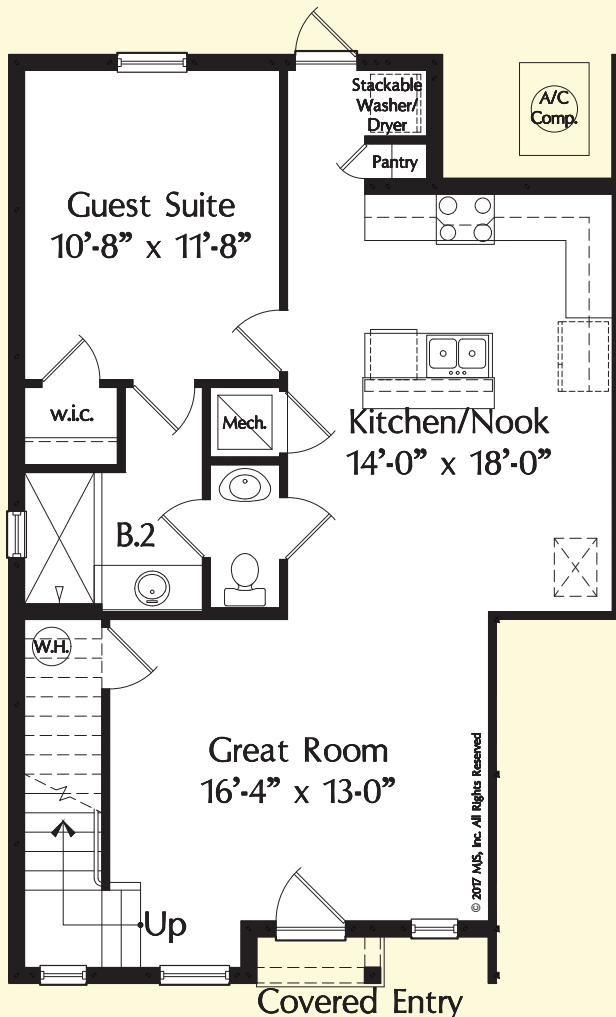

## GROVE IB

4 BEDROOM, 3 BATH

### LIVING

1st floor:	908 SF
2nd floor:	703 SF
<b>TOTAL LIVING:</b>	<b>1,611 SF</b>
Entry:	11 SF
Garage:	0 SF
<b>TOTAL AREA:</b>	<b>1,622 SF</b>

First Floor

Second Floor